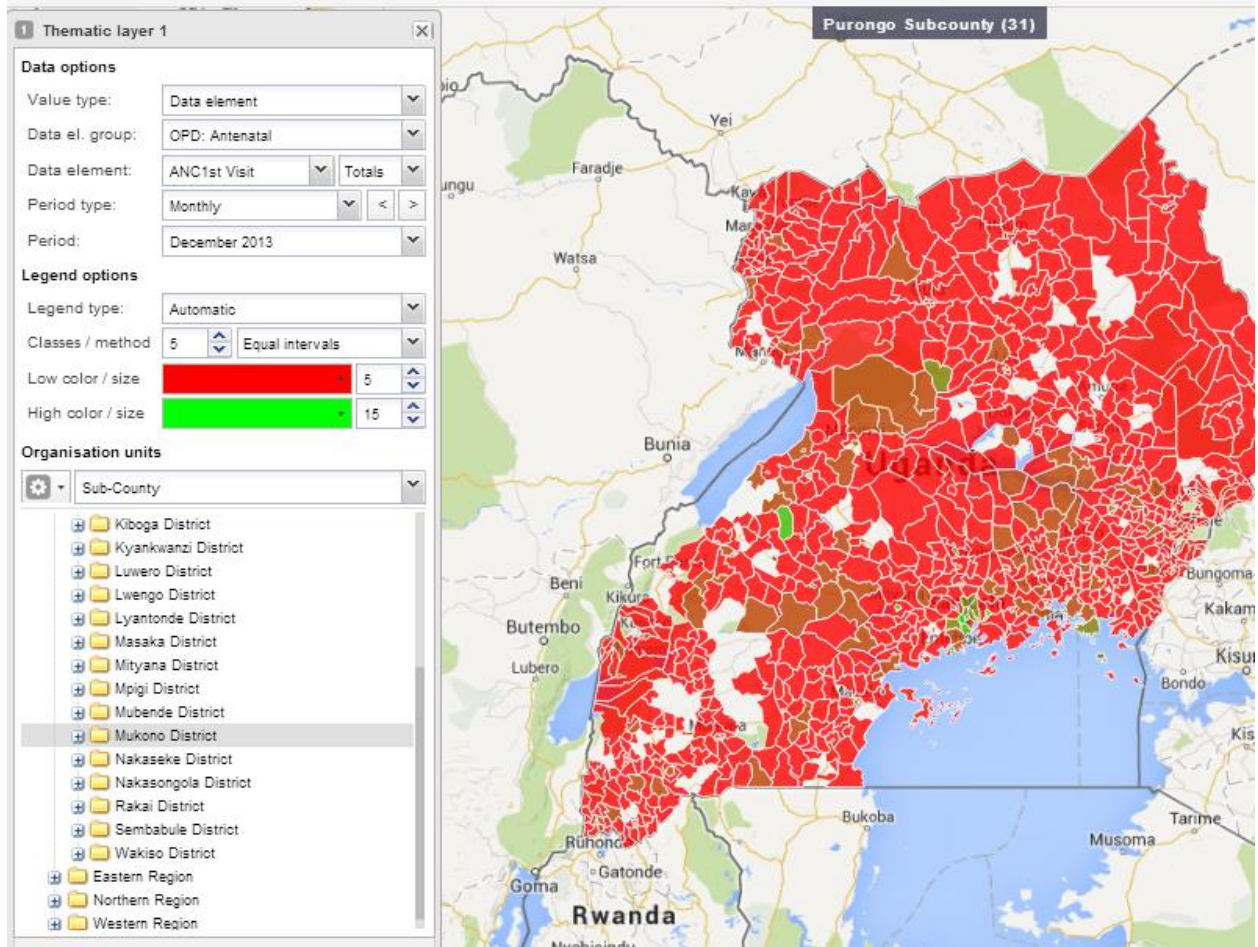

Seems to work on some districts but not Mukono district

While the other districts work