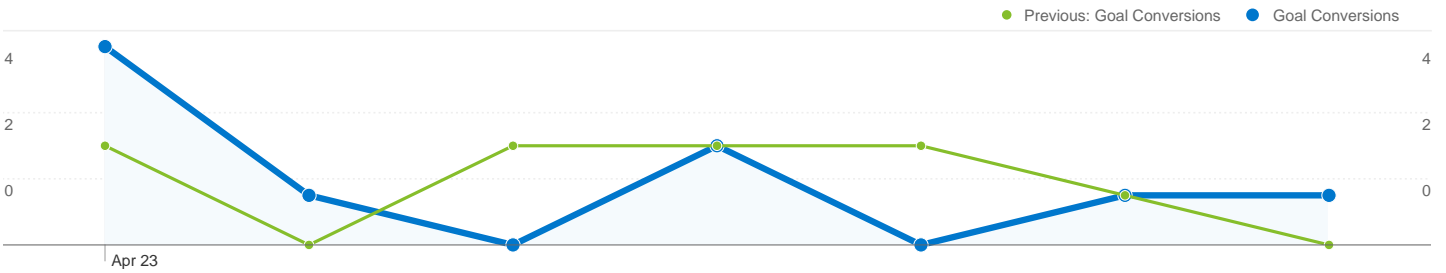

Visitors completed 9 goal conversions

0 conversions, Goal 1: PDF Download - Diablo Compute Admin

Previous: 0 (0.00%)

0 conversions, Goal 2: PDF Download - Diablo Object Storage Admin

Previous: 0 (0.00%)

0 conversions, Goal 3: PDF Download - Diablo Image Service Admin Guide

Previous: 0 (0.00%)

0 conversions, Goal 4: PDF Download - Diablo Identity Service Starter

Previous: 0 (0.00%)

9 conversions, Goal 5: PDF Download - Diablo Starter Guide

Previous: 8 (12.50%)

0 conversions, Goal 6: Cactus PDF Download - Compute Admin

Previous: 1 (-100.00%)

0 conversions, Goal 7: Cactus PDF Download - Compute API 1.0

Previous: 0 (0.00%)

0 conversions, Goal 8: Cactus PDF Download - Compute API 1.1

Previous: 0 (0.00%)

0 conversions, Goal 9: Cactus PDF Download - Object Storage Admin Guide

Previous: 0 (0.00%)

0 conversions, Goal 10: Cactus PDF Download - Object Storage Dev Guide

Previous: 0 (0.00%)

0 conversions, Goal 11: Starter Guide - epub