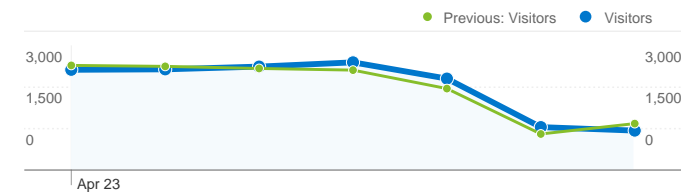

**Site Usage**

**21,449 Visits**

Previous: 20,527 (4.49%)

**38.40% Bounce Rate**

Previous: 38.96% (-1.45%)

**139,743 Pageviews**

Previous: 131,754 (6.06%)

**00:08:03 Avg. Time on Site**

Previous: 00:07:42 (4.67%)

**6.52 Pages/Visit**

Previous: 6.42 (1.50%)

**29.26% % New Visits**

Previous: 31.15% (-6.08%)

**Visitors Overview**

**Visitors**  
**9,367**

**Site Search Terms**

## All traffic sources sent a total of 21,449 visits

## Goal Performance

Goal Conversion Rate

Goal Conversion Rate  
0.04%

Total Goal Value

Total Goal Value  
\$0.00

**21,449 visits came from 149 countries/territories**

Site Usage

Visits	Pages/Visit	Avg. Time on Site	% New Visits	Bounce Rate	
<b>21,449</b> Previous: 20,527 (4.49%)	<b>6.52</b> Previous: 6.42 (1.50%)	<b>00:08:03</b> Previous: 00:07:42 (4.67%)	<b>31.44%</b> Previous: 33.44% (-5.97%)	<b>38.40%</b> Previous: 38.96% (-1.45%)	
Country/Territory	Visits	Pages/Visit	Avg. Time on Site	% New Visits	Bounce Rate
<b>United States</b>					
April 23, 2012 - April 29, 2012	<b>6,285</b>	6.56	00:07:43	32.16%	37.98%
April 16, 2012 - April 22, 2012	<b>6,226</b>	6.35	00:06:59	35.90%	39.38%
% Change	<b>0.95%</b>	3.40%	10.61%	<b>-10.42%</b>	<b>-3.56%</b>
<b>China</b>					
April 23, 2012 - April 29, 2012	<b>2,817</b>	6.77	00:11:34	20.87%	36.28%
April 16, 2012 - April 22, 2012	<b>2,601</b>	6.09	00:10:44	24.57%	36.10%
% Change	<b>8.30%</b>	11.14%	7.89%	<b>-15.04%</b>	<b>0.49%</b>
<b>India</b>					
April 23, 2012 - April 29, 2012	<b>1,139</b>	6.91	00:07:33	35.21%	41.09%