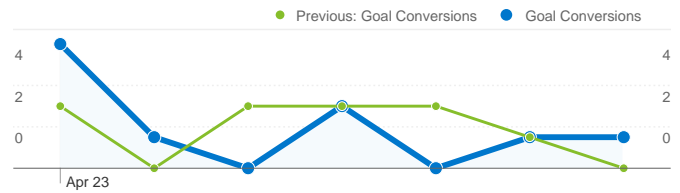

Content Overview

Pages	Pageviews	% Pageviews
/trunk/openstack-compute/admin/content/index.php		
Apr 23, 2012 - Apr 29, 2012	4,275	3.06%
Apr 16, 2012 - Apr 22, 2012	3,832	2.91%
% Change	11.56%	5.18%
/trunk/openstack-compute/install/content/index.php		
Apr 23, 2012 - Apr 29, 2012	3,192	2.28%
Apr 16, 2012 - Apr 22, 2012	2,917	2.21%
% Change	9.43%	3.17%
/api/index.php		
Apr 23, 2012 - Apr 29, 2012	2,206	1.58%
Apr 16, 2012 - Apr 22, 2012	2,278	1.73%
% Change	-3.16%	-8.70%
/trunk/openstack-compute/install/content/install-keystone.html		
Apr 23, 2012 - Apr 29, 2012	1,579	1.13%
Apr 16, 2012 - Apr 22, 2012	1,581	1.20%
% Change	-0.13%	-5.84%
/trunk/openstack-compute/install/content/compute-system-		
Apr 23, 2012 - Apr 29, 2012	1,366	0.98%
Apr 16, 2012 - Apr 22, 2012	1,469	1.11%
% Change	-7.01%	-12.33%

Traffic Sources Overview

- **Search Engines**
  11,447.00 (53.37%)
- **Direct Traffic**
  6,092.00 (28.40%)
- **Referring Sites**
  3,910.00 (18.23%)

Apr 23, 2012 - Apr 29, 2012	1	2.44%
Apr 16, 2012 - Apr 22, 2012	0	0.00%
% Change	100.00%	100.00%

Goals Overview