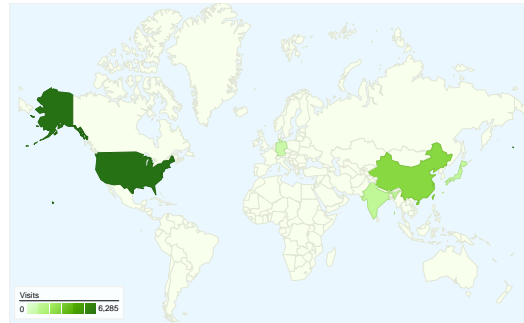

## Traffic Sources Overview

- **Search Engines**  
11,447.00 (53.37%)
- **Direct Traffic**  
6,092.00 (28.40%)
- **Referring Sites**  
3,910.00 (18.23%)

Apr 23, 2012 - Apr 29, 2012	1	2.44%
Apr 16, 2012 - Apr 22, 2012	0	0.00%
% Change	100.00%	100.00%

## Map Overlay

**9,367 people visited this site**

**21,449 Visits**

Previous: 20,527 (4.49%)

**9,367 Absolute Unique Visitors**

Previous: 9,258 (1.18%)

**139,743 Pageviews**

Previous: 131,754 (6.06%)

## All traffic sources sent a total of 21,449 visits